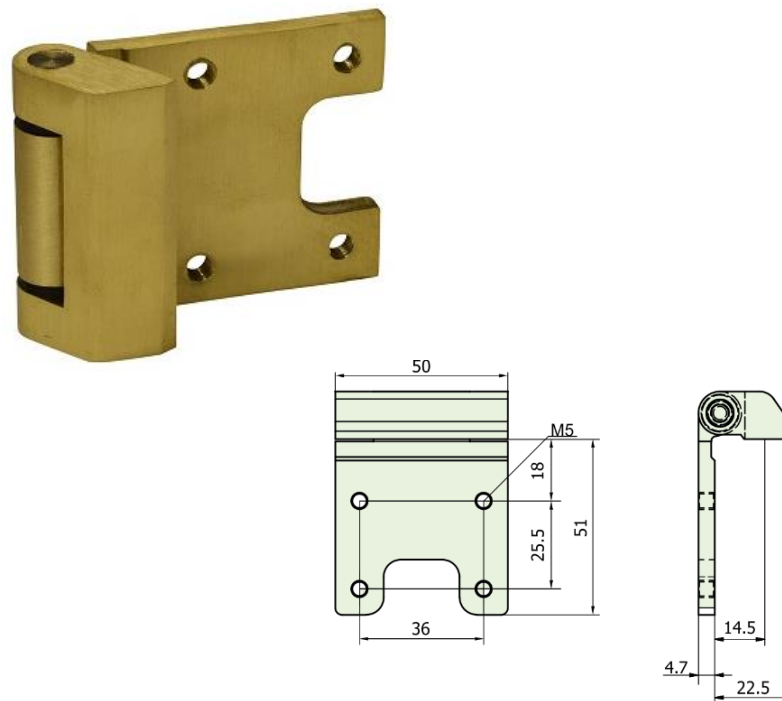

## PRODUCT FEATURES & TECHNICAL INFORMATION

- High security hinge in solid natural polished brass
- Concealed fixing holes and nylon bushes for superior longevity
- For use on top hung and side hung windows
- Hinges are non-handed and share same fixed leaf 50mm fixings
- BS2050 features slotted fitting holes to allow adjustability.
- BS2050EXT has an extended leaf for use with W50TB and Steele Arte systems

### BS2050 Slim Line Butt Hinges – 50mm

BS2050 & Dimensions

BS2050EXT & Dimensions