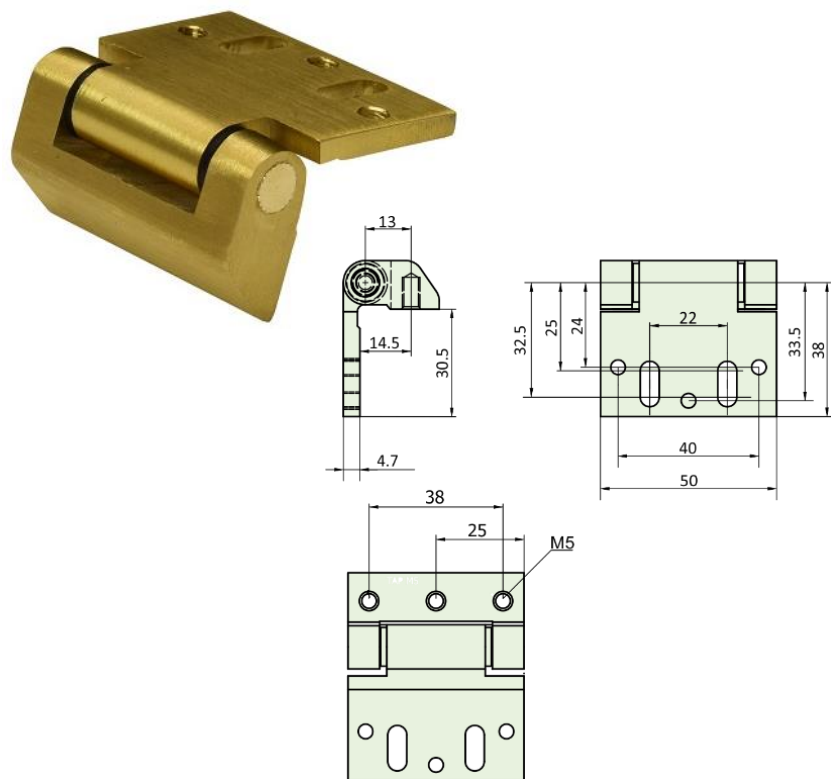

## PRODUCT FEATURES & TECHNICAL INFORMATION

- High security hinge in solid natural polished brass
- Concealed fixing holes and nylon bushes for superior longevity
- For use on top hung and side hung windows
- Hinges are non-handed and share same fixed leaf 50mm fixings
- BS2050 features slotted fitting holes to allow adjustability.
- BS2050EXT has an extended leaf for use with W50TB and Steele Arte systems

### BS2050 Slim Line Butt Hinges – 50mm

BS2050 & Dimensions

BS2050EXT & Dimensions